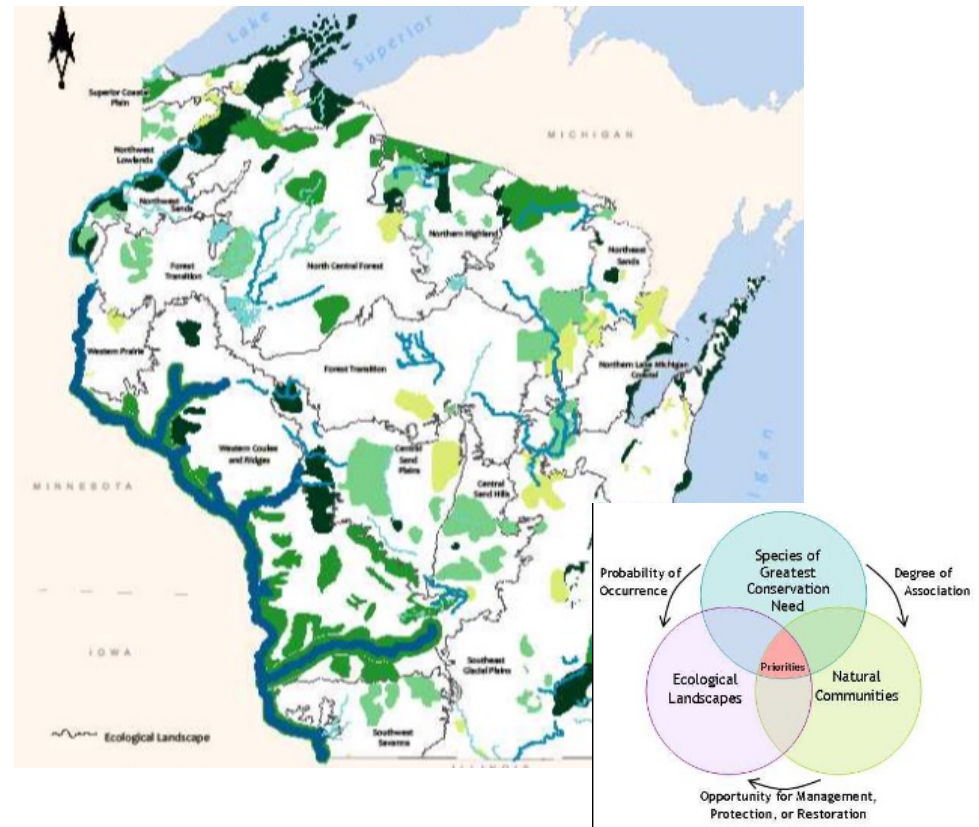

How we work: Outreach

- **Field Trip Program:** 260+ expert-led outings across Wisconsin each year
- **Wayfarers:** a peer group for 20- and 30-somethings to connect to Wisconsin's outdoors
- **Great Wisconsin Birdathon:** the largest fundraiser for bird conservation
- **Volunteer Opportunities:** SNA Volunteer Program, Snapshot Wisconsin, WI Master Naturalist, Wisconsin Citizen-Based Monitoring Network

How we work: Grantmaking

Our grant programs fund 200+ projects and more than \$1 million for on-the-ground conservation and education projects each year.

Competitive grant programs include:

- **Bird Protection Fund**
- **C.D. Besadny Conservation Fund**
- **Go Outside Fund**
- **Norma & Stanley DeBoer Quiet Trails Fund**
- **Teachers Outdoor Environmental Education Fund**
- **Wisconsin Rare Plant Preservation Fund**
- *+ other funding opportunities*

How we work: Conservation Programs

We invest in high priority needs for Wisconsin's lands, waters, and wildlife, focusing on our most *ecologically important yet imperiled* landscapes and species.

- **Invest nearly \$1 million** in conservation projects annually, across nearly every county in Wisconsin
- **Network of thousands of conservation partners** across the state
- **Strategic plan focus:** climate resiliency and diversity, equity and inclusion